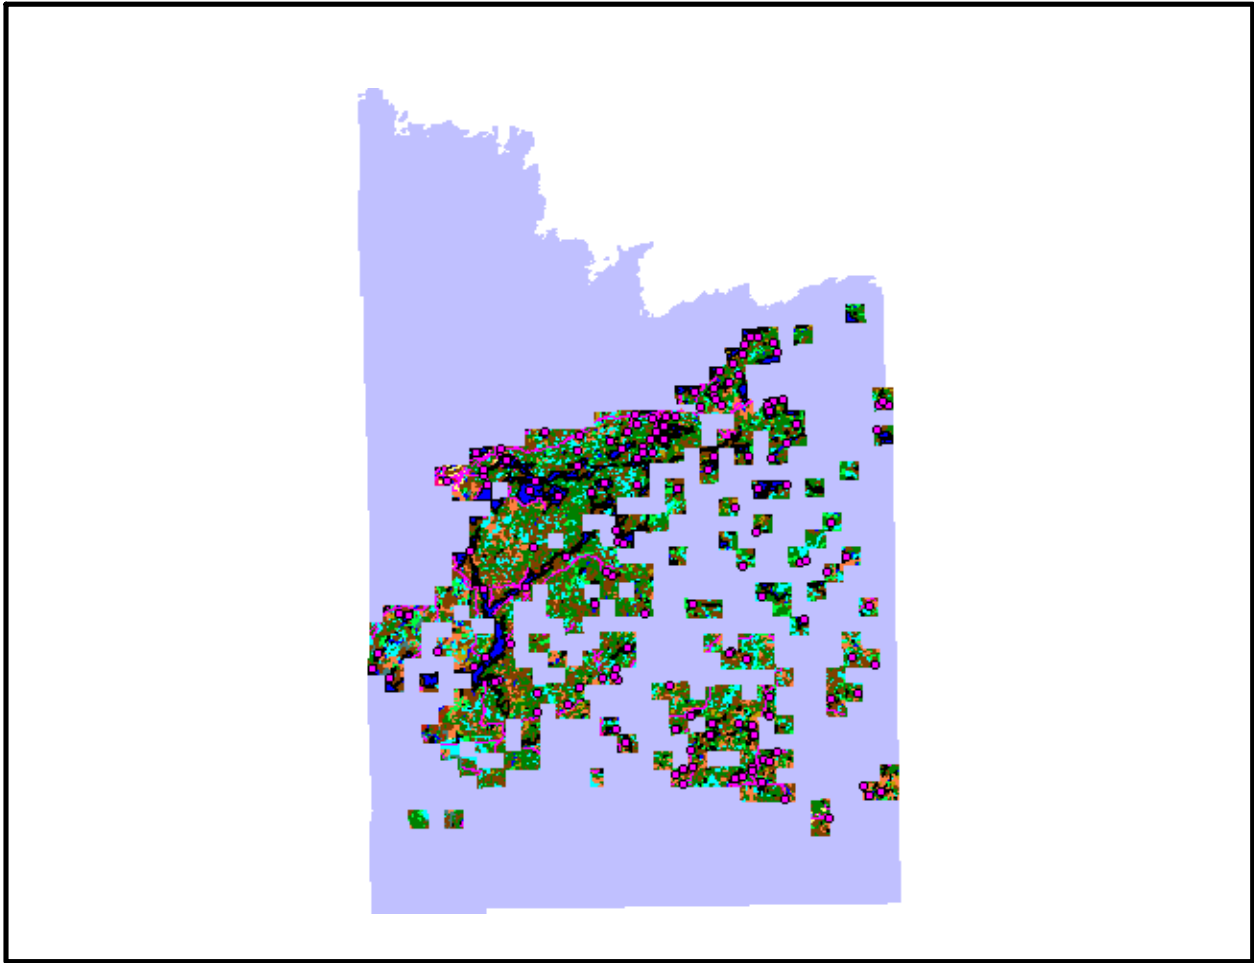

Sections with Five or More Wolf Observations

- Feature Names
- ⚡ Highways/Roads
- Lakes
- Land Cover Types
 - Coniferous forest
 - Deciduous forest
 - Farmsteads and rural residences
 - Grassland
 - Gravel pits and open mines
 - Mixedwood forest
 - Open water
 - Other rural developments
 - Regeneration/Young Forests
 - Shrubby grassland
 - Urban/industrial (cities & towns)
 - Wetlands - bogs
 - Wetlands - marsh and fens
 - Study Area Background